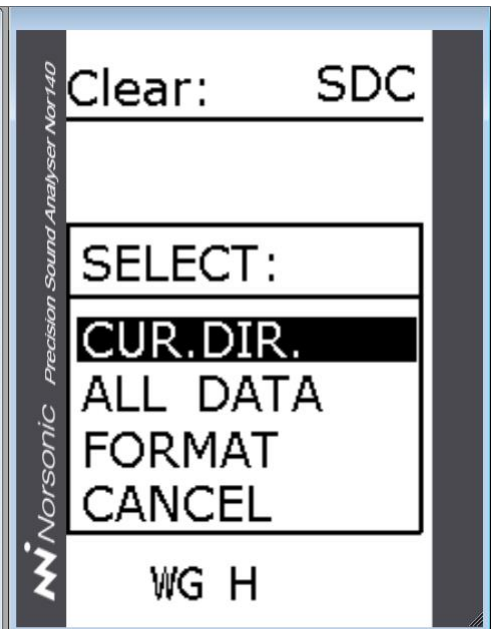

How to format Nor139 or 140 SD card on meter

The keypad shows the **DEL** button highlighted in red. The display shows the following information:

- 199:59:59
- 170423
- 10:19:54
- F SPL: 60
- A: **48.23**
- Z: 55.79
- dB WG H

The keypad shows the **DEC** button highlighted in red. The display shows the 'Clear' menu with the following options:

- Clear: **INT**
- SETUP 0004F
- STNDRD 0005M
- 0006M
- 0007R
- 0008R
- 0009R
- 0010R
- 0011M
- 0012F
- WG H