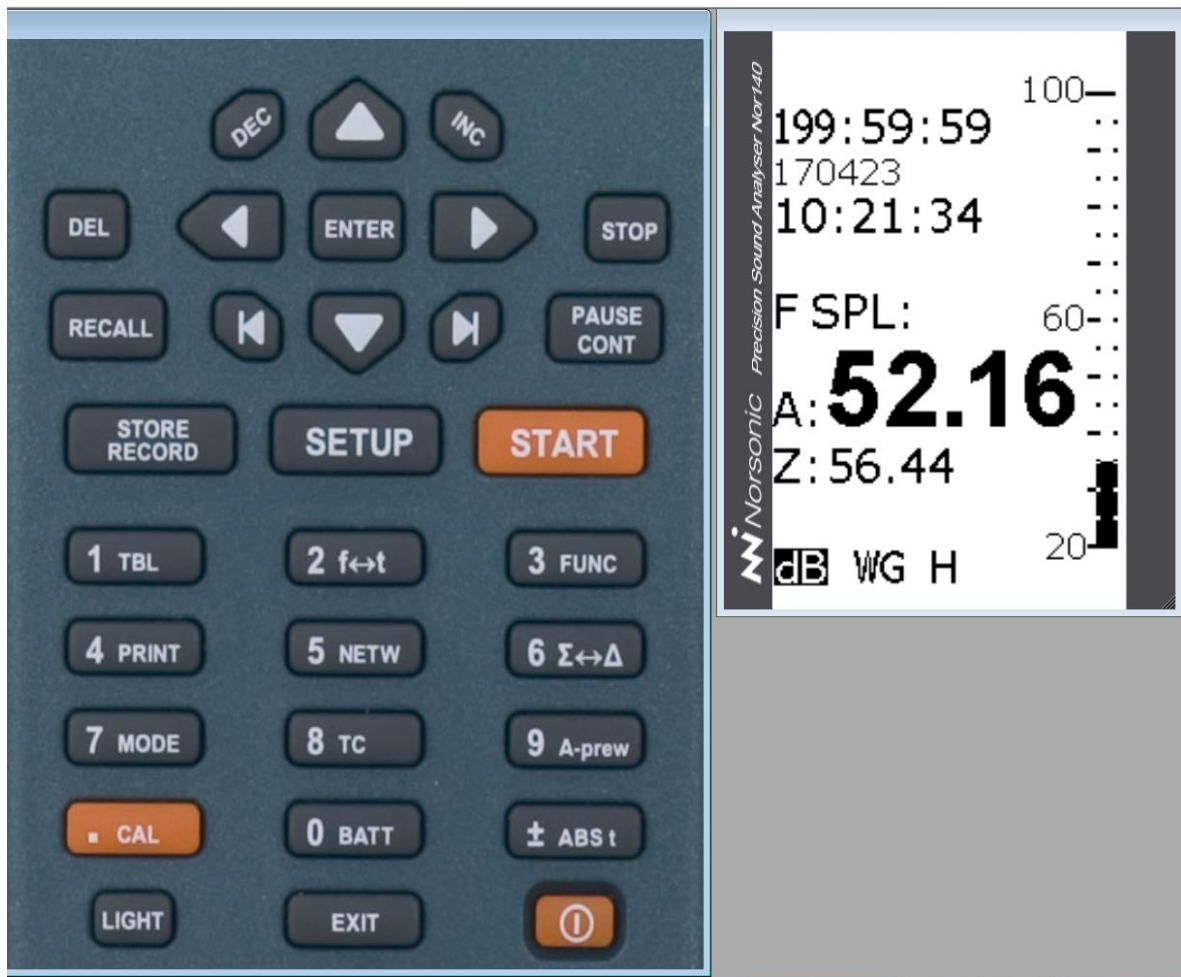

How to format Nor139 or 140 SD card on meter

The keypad shows the **DEL** button highlighted in red. The display shows the following information:

- 199:59:59
- 170423
- 10:19:54
- F SPL: 60
- A: **48.23**
- Z: 55.79
- dB WG H

The keypad shows the **DEC** button highlighted in red. The display shows the 'Clear' menu with the following options:

- Clear: **INT**
- SETUP 0004F
- STNDRD 0005M
- 0006M
- 0007R
- 0008R
- 0009R
- 0010R
- 0011M
- 0012F
- WG H