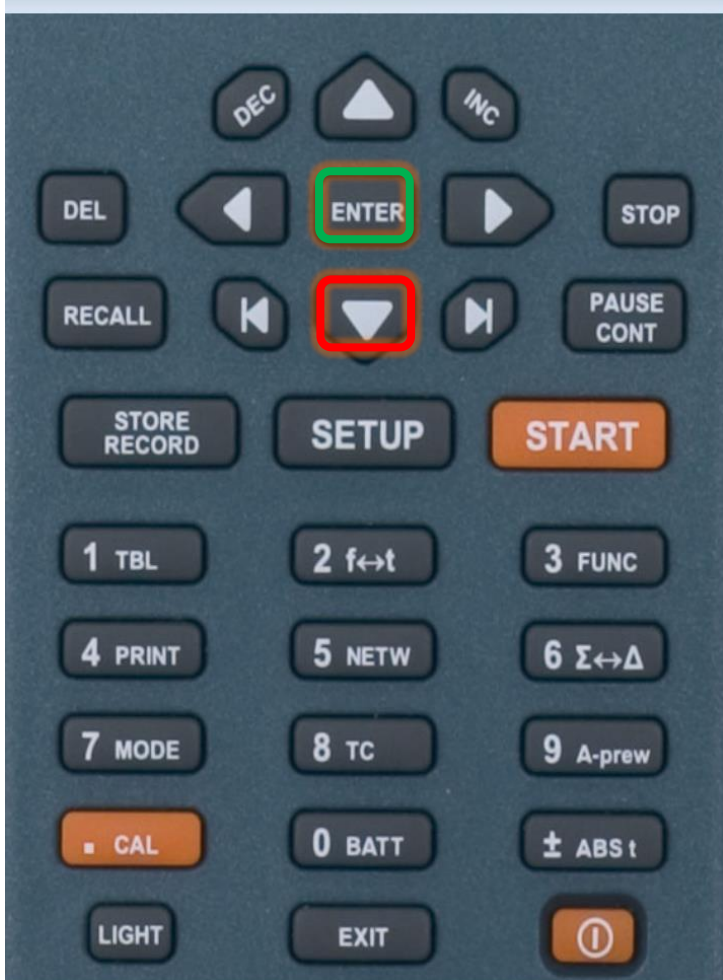

How to format Nor139 or 140 SD card on meter

The keypad shows the **DEL** button highlighted in red. The display shows the following information:

- 199:59:59
- 170423
- 10:19:54
- F SPL: 60
- A: **48.23**
- Z: 55.79
- dB WG H

The keypad shows the **DEC** button highlighted in red. The display shows the 'Clear' menu with the following options:

- Clear: **INT**
- SETUP 0004F
- STNDRD 0005M
- 0006M
- 0007R
- 0008R
- 0009R
- 0010R
- 0011M
- 0012F
- WG H