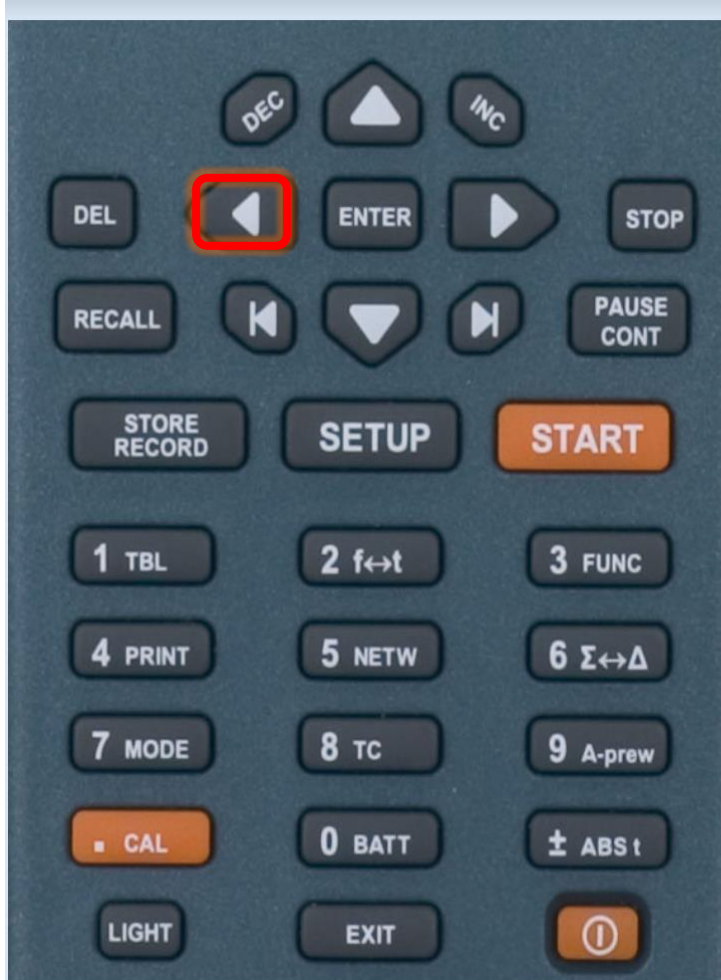

How to format Nor139 or 140 SD card on meter

The keypad shows the **DEL** button highlighted in red. The display shows the following information:

- 199:59:59
- 170423
- 10:19:54
- F SPL: 60
- A: **48.23**
- Z: 55.79
- dB WG H

The keypad shows the **DEC** button highlighted in red. The display shows the 'Clear' menu with the following options:

- Clear: **INT**
- SETUP 0004F
- STNDRD 0005M
- 0006M
- 0007R
- 0008R
- 0009R
- 0010R
- 0011M
- 0012F
- WG H